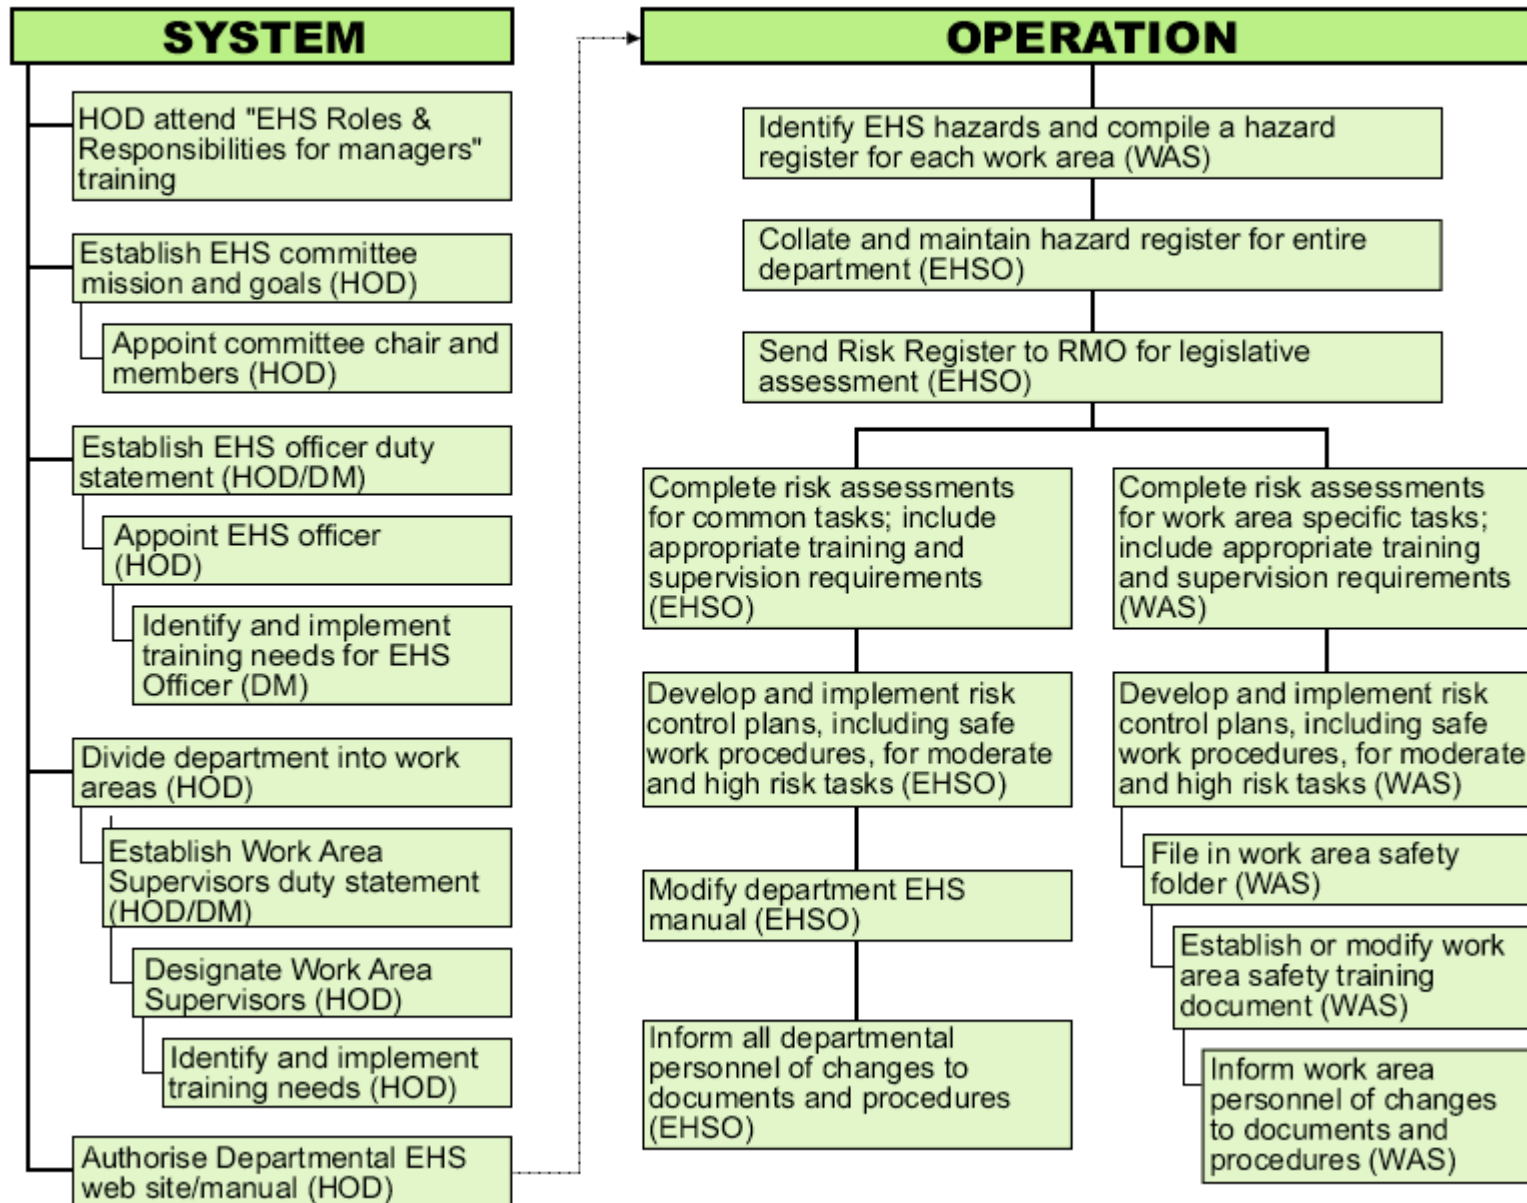

Faculty of Science Environment and Safety Operational Strategy for Departments

Keys ♦HOD = Head of Department ♦DM = Department Manager ♦EHSO = Environment Health & Safety Officer ♦WAS = Work Area Supervisor